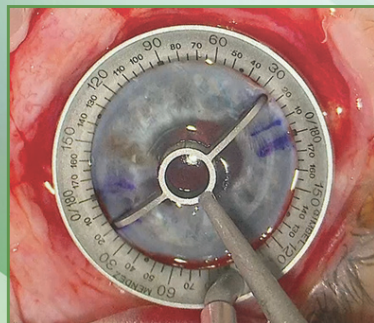

RT

Retina Today

JANUARY/FEBRUARY 2026 VOL. 21, NO. 1
RETINATODAY.COM

THE CUTTING-EDGE RETINA OR

Exploring the new tools and techniques improving surgical care.

THE NEW RETINA OR: THE LATEST VITRECTOMY TOOLS

TIPS FOR FIXATING TORIC IOLS

MTM: SURGICAL TIMING AND TECHNIQUES

SUBSCRIBE FOR FREE